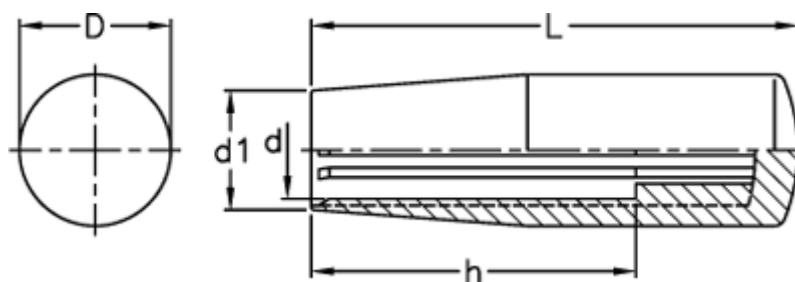

Data Sheet

Article number: 2304024863
Description: E+G Handle
I.580/80 N-14

Measures

d = 14
D = 26
d1 = 21
h = 50
L = 80